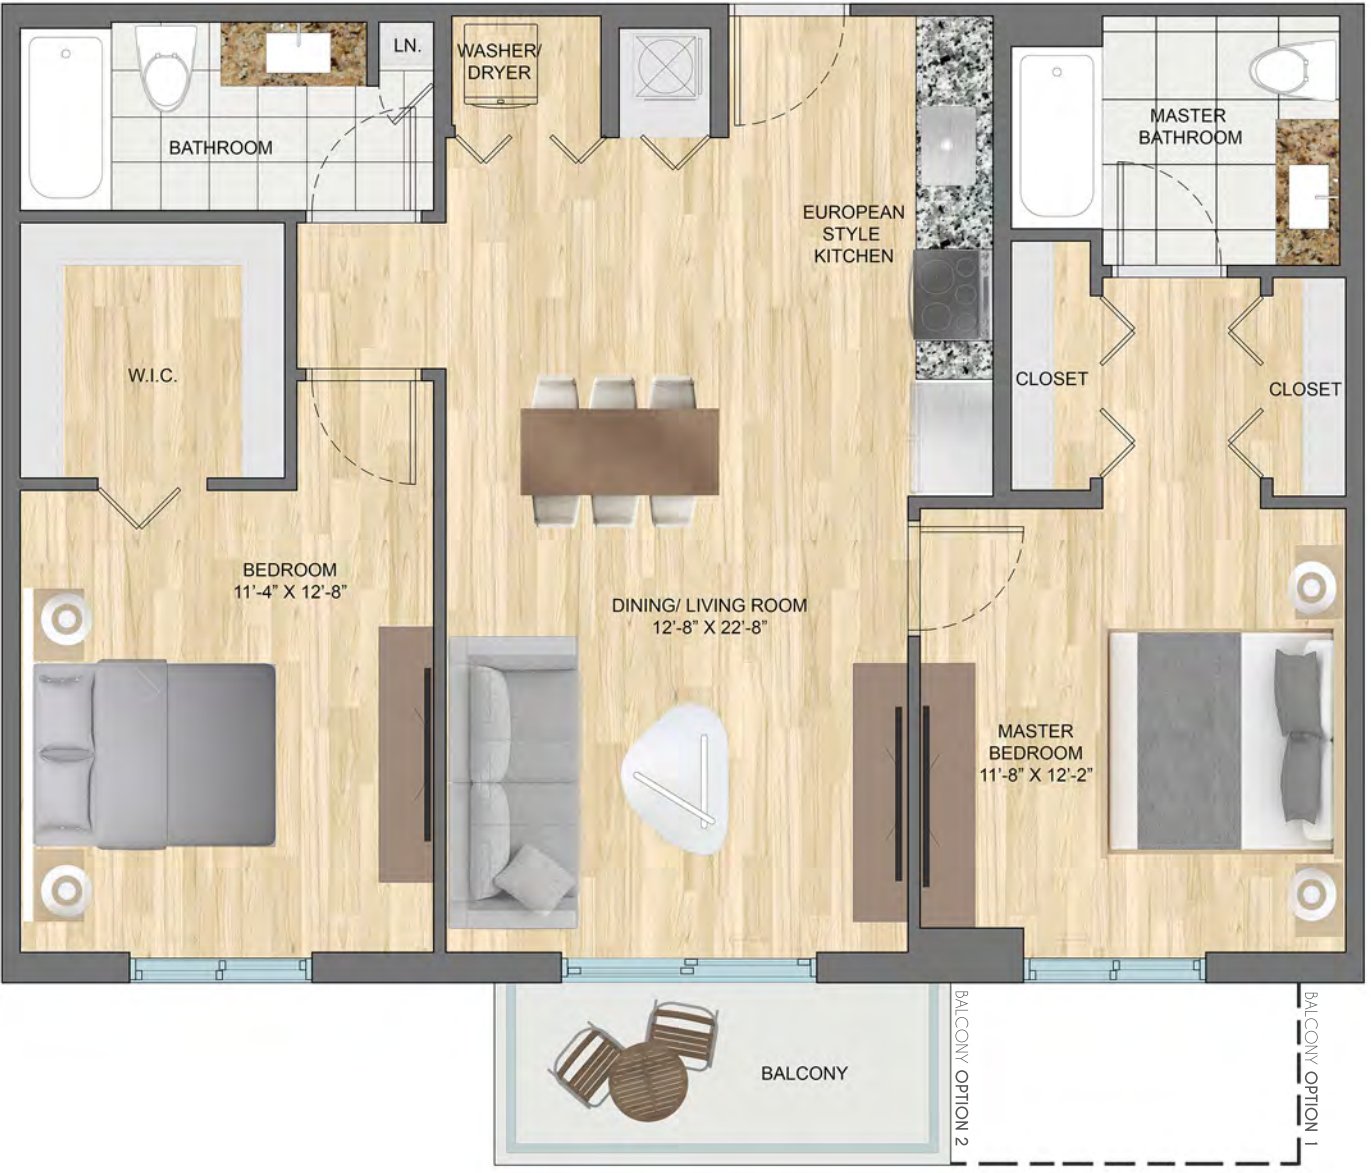

UNITS 3603 - 903

LEVELS 09-36
2 BEDROOMS / 2 BATHROOMS
TOTAL SQ FT - 1,070

BALCONY OPTION 2
LEVELS
15-16-17-18
23-24-25-26
31-32-33-34

BALCONY OPTION 1
LEVELS
9-10-11-12-14
19-20-21-22
27-28-29-30
35-36