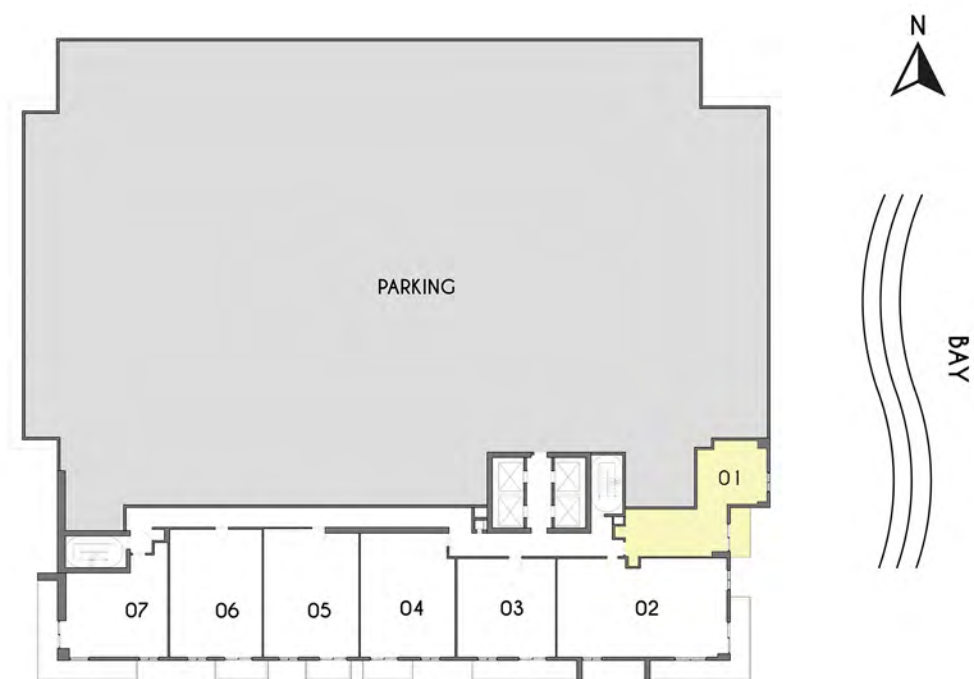

UNITS **801 - 201**

LEVELS 02-08

1 BEDROOM / 1 BATHROOM

TOTAL SQ FT - 750