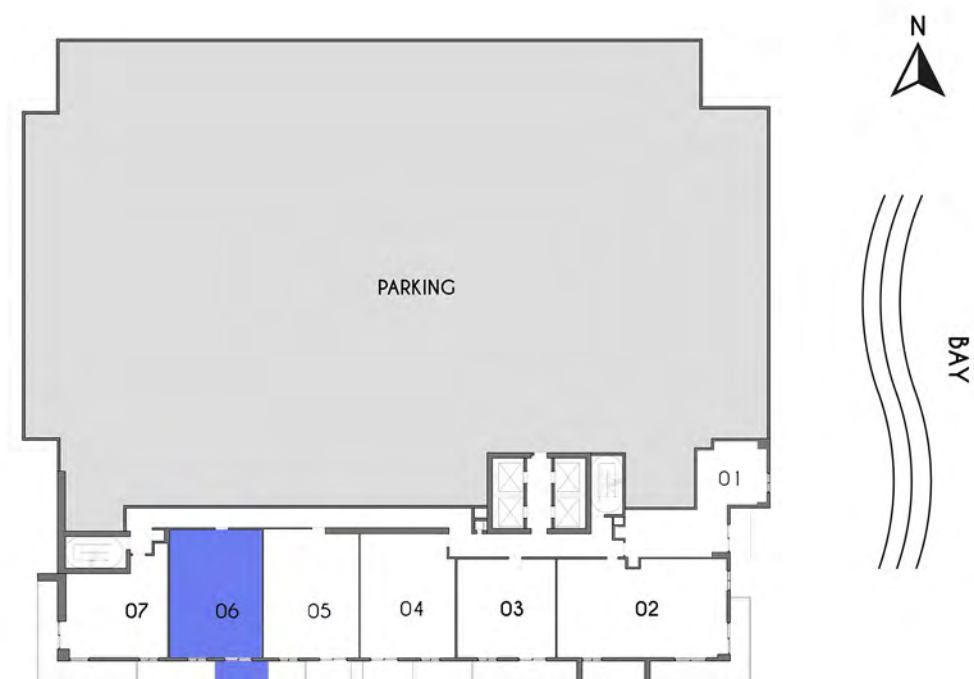

UNITS 806 - 206

LEVELS 02-08
2 BEDROOMS / 1 BATHROOM
TOTAL SQ FT - 885

BALCONY OPTION 1
LEVELS 3-4-5

BALCONY OPTION 2
LEVELS 6-7-8