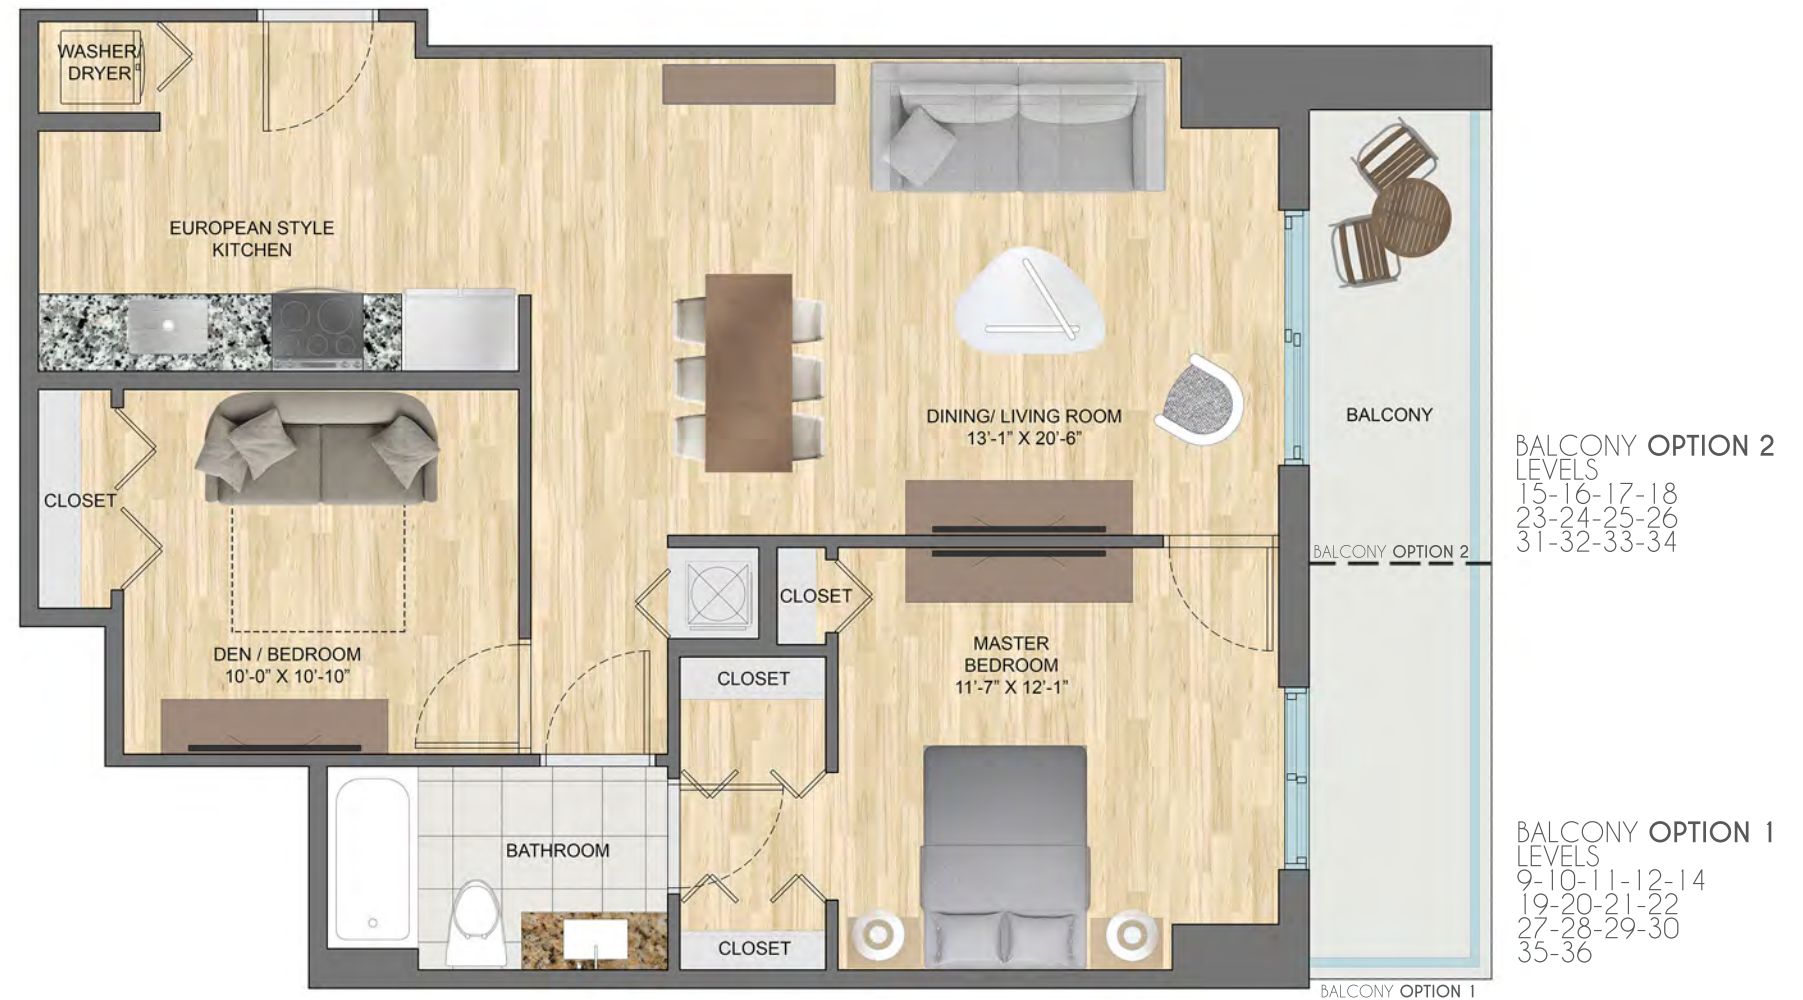

UNITS 3614 - 1014

LEVELS 09-36
2 BEDROOMS / 1 BATHROOM
TOTAL SQ FT - 1,000