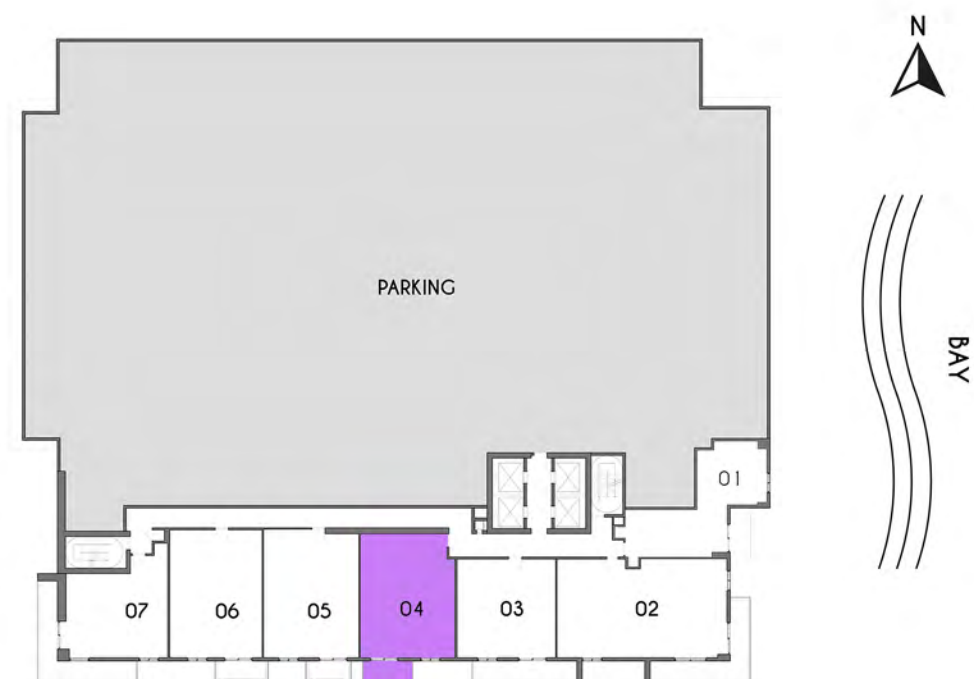

UNITS 804 - 204

LEVELS 02-08
1 BEDROOM / 1 BATHROOM + DEN
TOTAL SQ FT - 840

BALCONY OPTION 2
LEVELS 6-7-8

BALCONY OPTION 1
LEVELS 3-4-5