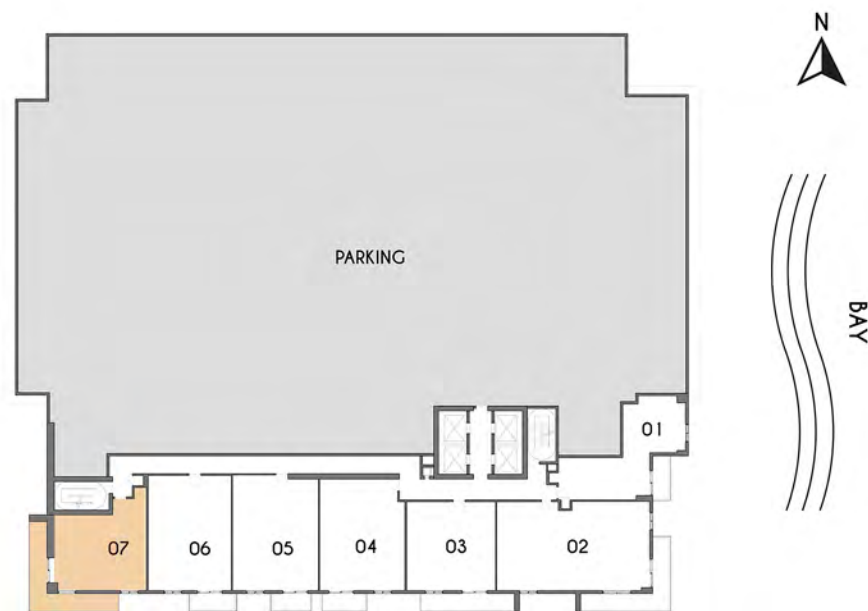

BALCONY OPTION 2
LEVELS 3-4-5

BALCONY OPTION 1
LEVELS 6-7-8