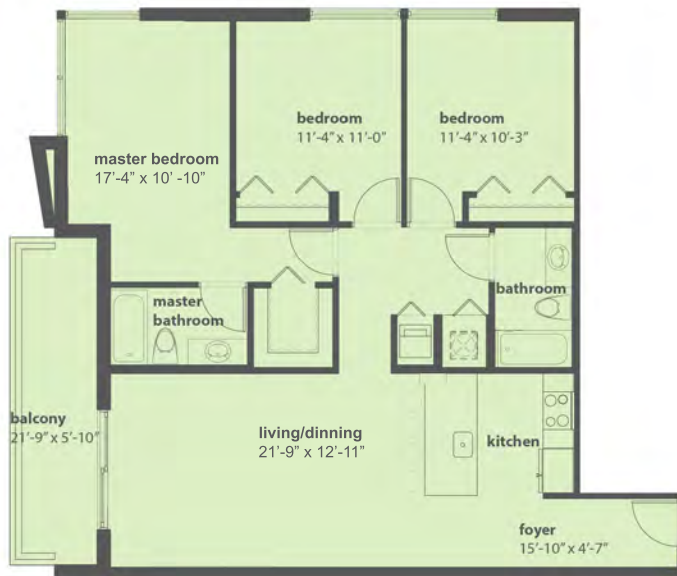

UNIT 10 - 16
2 BEDROOMS - 2 BATHROOMS **1061 SQ. FT**

TYPICAL FLOOR FROM 11TH TO 38TH FLOOR

LUXURY AMENITIES

- COVERED PARKING GARAGE
- LARGE SWIMMING POOL AND SPA
- FULLY EQUIPPED FITNESS CENTER
- SOCIAL ROOM
- SECURITY CONTROL REMOTE ACCESS

UNIT FEATURES

- GRANITE COUNTER TOPS
- LAMINATED WOOD FLOORS IN LIVING ROOMS
- PORCELAIN TILES IN BATHROOMS
- FULL SIZE WASHER AND DRYER MACHINES

AT THE HEART OF MIAMI
OPEN EVERYDAY FROM 9AM-5PM

305. 377. 9009

UNIT 2 - 8
3 BEDROOMS - 2 BATHROOMS **1303 SQ. FT**

UNIT 11-15
2 BEDROOMS - 2 BATHROOMS **1162 SQ. FT**

LANDMARKS JUST ACROSS FROM YOU