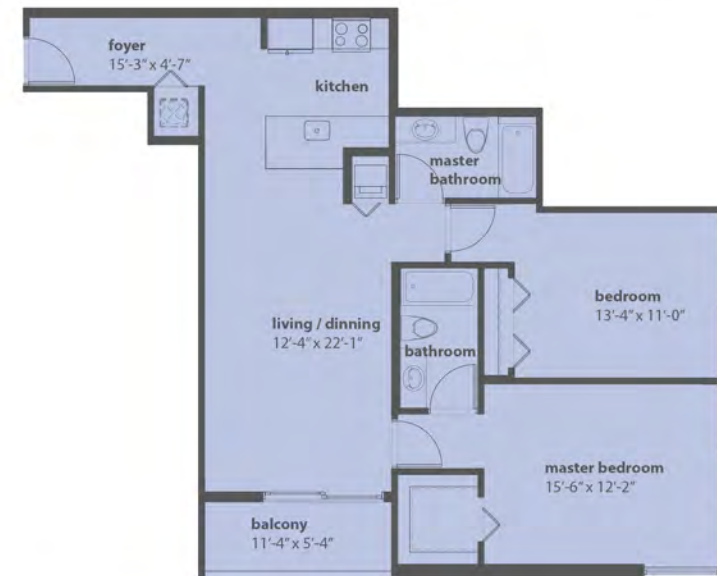

ADRIENNE ARSHT CENTER

UNIT 13
1 BEDROOM - 1 BATHROOM **925 SQ. FT**

UNIT 1 - 14 - 12 - 9
1 BEDROOMS - 1 BATHROOMS + DEN **734 SQ. FT**

UNIT 3 - 4 - 5 - 6 - 7
1 BEDROOMS - 2 BATHROOMS + DEN **978 SQ. FT**

UNIT 10 - 16
2 BEDROOMS - 2 BATHROOMS **1061 SQ. FT**

TYPICAL FLOOR FROM 11TH TO 38TH FLOOR

LUXURY AMENITIES

- COVERED PARKING GARAGE
- LARGE SWIMMING POOL AND SPA
- FULLY EQUIPPED FITNESS CENTER
- SOCIAL ROOM
- SECURITY CONTROL REMOTE ACCESS

UNIT FEATURES

- GRANITE COUNTER TOPS
- LAMINATED WOOD FLOORS IN LIVING ROOMS
- PORCELAIN TILES IN BATHROOMS
- FULL SIZE WASHER AND DRYER MACHINES

AT THE HEART OF MIAMI
OPEN EVERYDAY FROM 9AM-5PM

305. 377. 9009