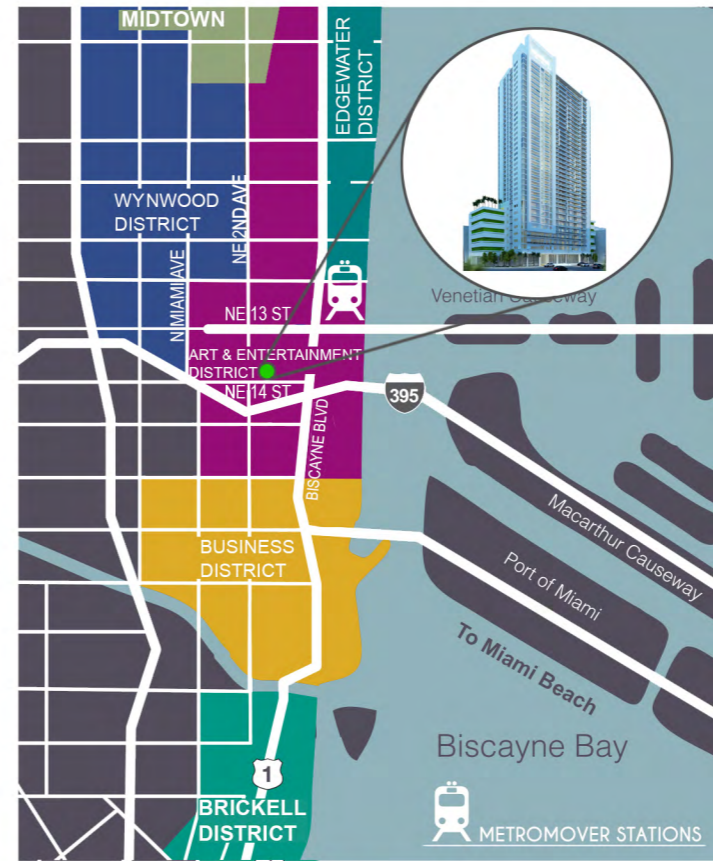

PRSR STD
 U.S. POSTAGE
 PAID
 MIAMI FL
 PERMIT NO. 1633

245 NE 14th Street, Miami, Florida 33132
 Tel. 305-377-9009
 www.melodytower.com

MELODY
 TOWER

MELODY TOWER

245 NE 14TH STREET MIAMI, FLORIDA 33132 TEL. 305-377-9009

LUXURY RENTAL APARTMENTS

ENJOY THE BREATHTAKING VIEWS OF THE MIAMI SKYLINE AND BAY

305. 377. 9009
 WWW.MELODYTOWER.COM

ACTUAL VIEW FROM MELODY

EXPERIENCE MIAMI AT ITS CORE

SUN & BEACHES
 ART & CULTURE
 NIGHTLIFE & DINING
 CONTEMPORARY EVENTS

- NEXT TO I-95 / 395 / 195
- TWO BLOCKS FROM METROMOVER STATION (OMNI STATION)
- ACROSS THE ADRIANNE ARSHT CENTER
- TWO BLOCKS FROM THE PAMM AND THE SCIENCE MUSEUM
- THREE BLOCKS FROM THE AMERICAN AIRLINES ARENA
- 10 MINUTES FROM SOUTH BEACH
- 10 MINUTES FROM MIAMI INTERNATIONAL AIRPORT