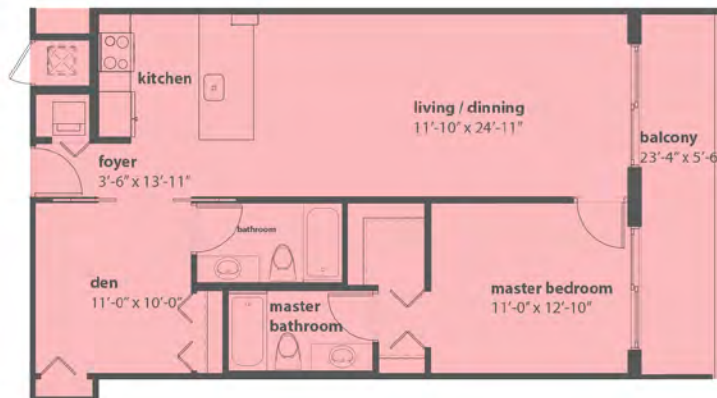

ADRIENNE ARSHT CENTER

UNIT 13
1 BEDROOM - 1 BATHROOM **925 SQ. FT**

UNIT 1 - 14 - 12 - 9
1 BEDROOMS - 1 BATHROOMS + DEN **734 SQ. FT**

UNIT 3 - 4 - 5 - 6 - 7
1 BEDROOMS - 2 BATHROOMS + DEN **978 SQ. FT**

UNIT 10 - 16
2 BEDROOMS - 2 BATHROOMS **1061 SQ. FT**

TYPICAL FLOOR FROM 11TH TO 38TH FLOOR

LUXURY AMENITIES

- COVERED PARKING GARAGE
- LARGE SWIMMING POOL AND SPA
- FULLY EQUIPPED FITNESS CENTER
- SOCIAL ROOM
- SECURITY CONTROL REMOTE ACCESS

UNIT FEATURES

- GRANITE COUNTER TOPS
- LAMINATED WOOD FLOORS IN LIVING ROOMS
- PORCELAIN TILES IN BATHROOMS
- FULL SIZE WASHER AND DRYER MACHINES

AT THE HEART OF MIAMI
OPEN EVERYDAY FROM 9AM-5PM

305. 377. 9009