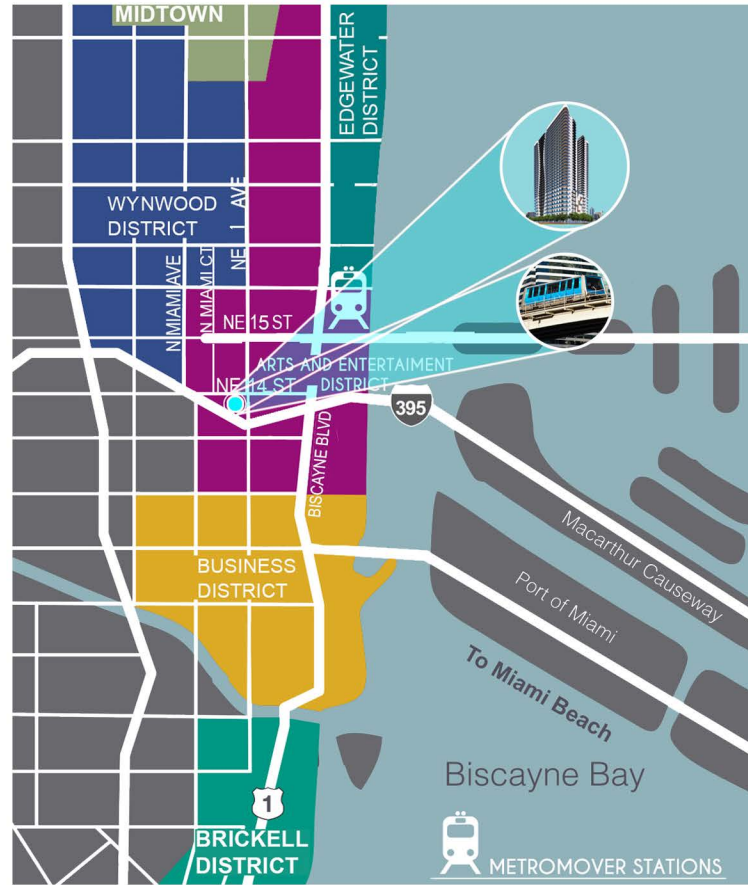

PRSR STD
US POSTAGE
PAID
MIAMI FL
PERMIT NO. 1633

ART PLAZA
58 NE 14TH ST, MIAMI, FL. 33132
TEL. 305. 800. 6000

info@artplazatower.com

ART PLAZA

58 NE 14 ST, MIAMI FL. 33132

LUXURY RENTAL APARTMENTS
SPACIOUS UNITS AT MICRO PRICES
LOCATED AT THE HEART OF ENTERTAINMENT DISTRICT

305. 800. 6000
WWW.ARTPLAZATOWER.COM

LIVE-SHOP-WORK-PARTY WITHIN WALKING DISTANCE

SUN & BEACHES
ART & CULTURE
NIGHTLIFE & DINING
CONTEMPORARY EVENTS

- EASY ACCESS TO I-95 / 395 / 195
- **METROMOVER (SCHOOL BOARD STATION) LOCATED AT YOUR DOOR**
- DOWN THE STREET FROM **ADRIANNE ARSHT CENTER**
- FEW BLOCKS FROM THE **PAMM** AND THE **SCIENCE MUSEUM**
- FEW BLOCKS FROM THE **AMERICAN AIRLINES ARENA**
- 10 MINUTES FROM **SOUTH BEACH**
- 10 MINUTES FROM **MIAMI INTERNATIONAL AIRPORT**

AT THE CENTER OF THE ENTERTAINMENT DISTRICT
OPEN EVERYDAY FROM 7AM TO 7PM

305. 800. 6000

URBAN DINING AT YOUR DOORSTEPS