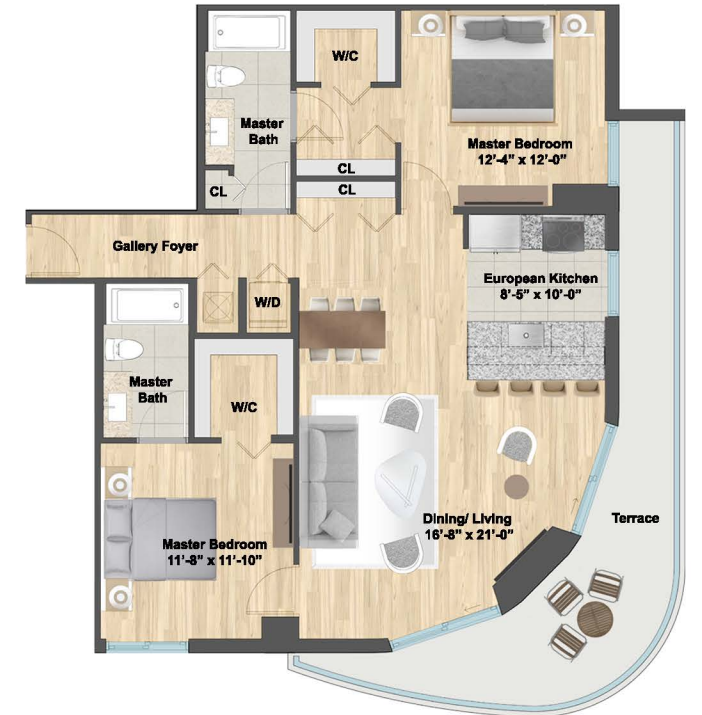

UNIT 05-06-09-10-13-14-17-18-21-22
1 BEDROOM/ 1 BATHROOM + DEN 760 SQ FT

UNIT 07-08-11-12
2 BEDROOMS/ 2 BATHROOMS 1022 SQ FT

UNIT 03-04-19-20
2 BEDROOMS/ 2 BATHS 1366 SQ FT

UNIT 15-16
1 BEDROOM/ 1 BATHROOM 790 SQ FT

UNIT 01-02-23-24
2 BEDROOMS / 2 BATHROOMS 1162 SQ FT

LUXURY AMENITIES

- COVERED PARKING GARAGE
- LARGE SWIMMING POOL (80 FEET LAP POOL)
- FULLY EQUIPPED FITNESS CENTER
- SOCIAL ROOM
- SECURE REMOTE CONTROL ACCESS