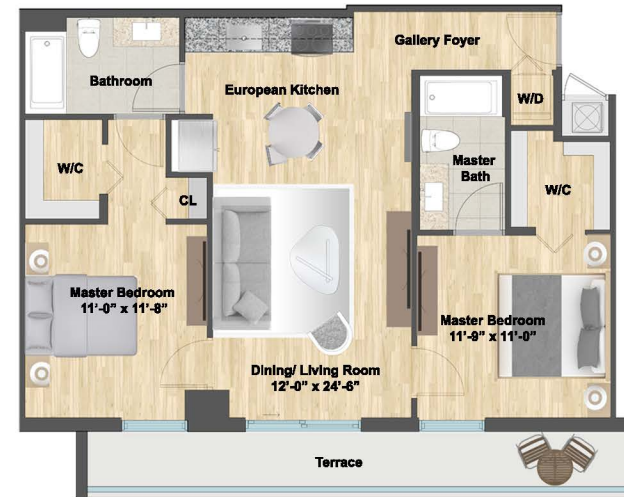

UNIT 05-06-09-10-13-14-17-18-21-22
1 BEDROOM/ 1 BATHROOM + DEN 760 SQ FT

UNIT 07-08-11-12
2 BEDROOMS/ 2 BATHROOMS 1022 SQ FT

UNIT 03-04-19-20
2 BEDROOMS/ 2 BATHS 1366 SQ FT

UNIT 15-16
1 BEDROOM/ 1 BATHROOM 790 SQ FT

UNIT 01-02-23-24
2 BEDROOMS / 2 BATHROOMS 1162 SQ FT

LUXURY AMENITIES

- COVERED PARKING GARAGE
- LARGE SWIMMING POOL (80 FEET LAP POOL)
- FULLY EQUIPPED FITNESS CENTER
- SOCIAL ROOM
- SECURE REMOTE CONTROL ACCESS