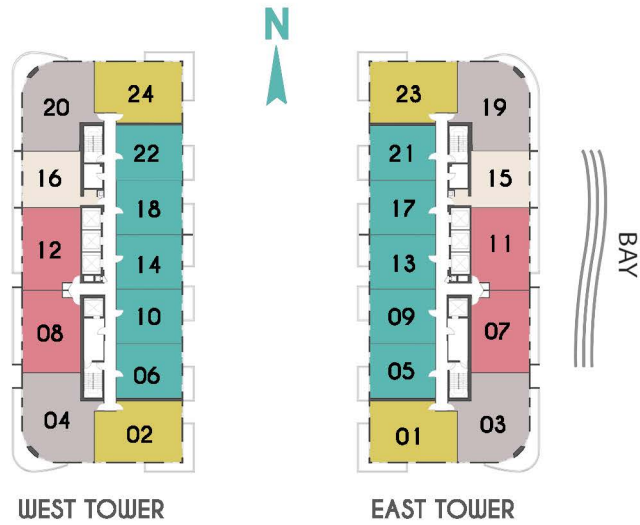

305. 800. 6000
WWW.ARTPLAZATOWER.COM

LIVE-SHOP-WORK-PARTY WITHIN WALKING DISTANCE

SUN & BEACHES
ART & CULTURE
NIGHTLIFE & DINING
CONTEMPORARY EVENTS

- EASY ACCESS TO I-95 / 395 / 195
- **METROMOVER (SCHOOL BOARD STATION) LOCATED AT YOUR DOOR**
- DOWN THE STREET FROM **ADRIANNE ARSHT CENTER**
- FEW BLOCKS FROM THE **PAMM** AND THE **SCIENCE MUSEUM**
- FEW BLOCKS FROM THE **AMERICAN AIRLINES ARENA**
- 10 MINUTES FROM **SOUTH BEACH**
- 10 MINUTES FROM **MIAMI INTERNATIONAL AIRPORT**

UNIT 05-06-09-10-13-14-17-18-21-22
1 BEDROOM/ 1 BATHROOM + DEN 760 SQ FT

UNIT 07-08-11-12
2 BEDROOMS/ 2 BATHROOMS 1022 SQ FT

UNIT 03-04-19-20
2 BEDROOMS/ 2 BATHS 1366 SQ FT

UNIT 15-16
1 BEDROOM/ 1 BATHROOM 790 SQ FT

UNIT 01-02-23-24
2 BEDROOMS / 2 BATHROOMS 1162 SQ FT

LUXURY AMENITIES

- COVERED PARKING GARAGE
- LARGE SWIMMING POOL (80 FEET LAP POOL)
- FULLY EQUIPPED FITNESS CENTER
- SOCIAL ROOM
- SECURE REMOTE CONTROL ACCESS