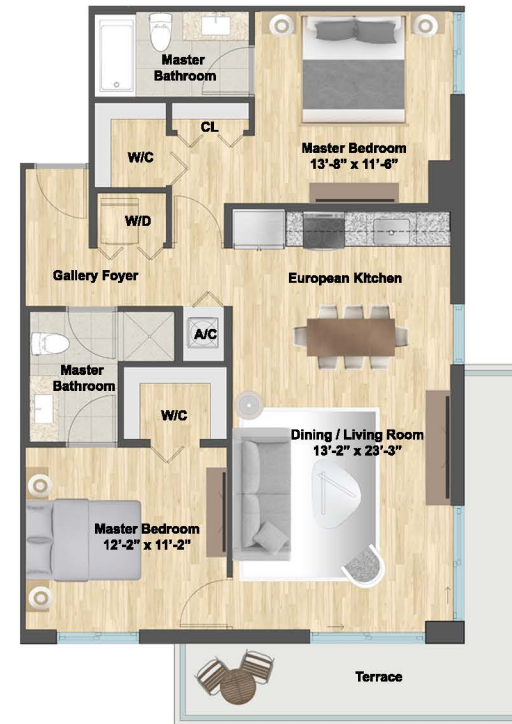

UNIT 05-06-09-10-13-14-17-18-21-22
1 BEDROOM/ 1 BATHROOM + DEN 760 SQ FT

UNIT 07-08-11-12
2 BEDROOMS/ 2 BATHROOMS 1022 SQ FT

UNIT 03-04-19-20
2 BEDROOMS/ 2 BATHS 1366 SQ FT

UNIT 15-16
1 BEDROOM/ 1 BATHROOM 790 SQ FT

UNIT 01-02-23-24
2 BEDROOMS / 2 BATHROOMS 1162 SQ FT

LUXURY AMENITIES

- COVERED PARKING GARAGE
- LARGE SWIMMING POOL (80 FEET LAP POOL)
- FULLY EQUIPPED FITNESS CENTER
- SOCIAL ROOM
- SECURE REMOTE CONTROL ACCESS